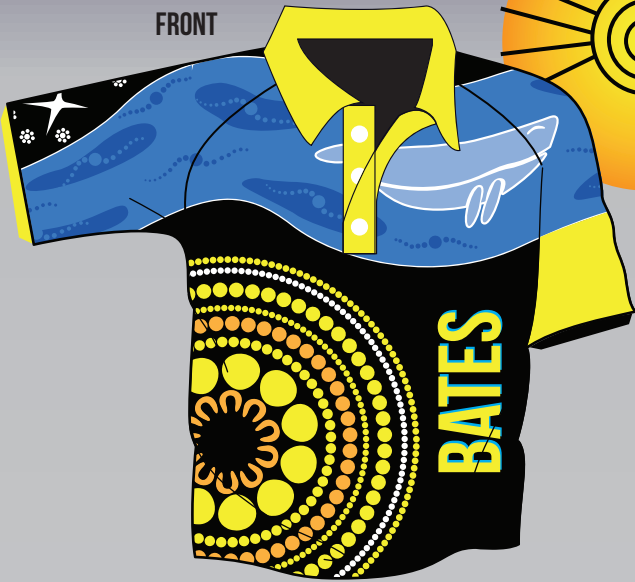

# WANDANA Aboriginal EDUCATION & EVENTS

OPTION. 1  
FRONT

REAR

STUDENT SHIRT

OPTION. 2  
FRONT

REAR

YEAR 6 SHIRT

WANDANA  
Aboriginal  
EDUCATION & EVENTS

OPTION.3  
FRONT

REAR

STAFF/TEACHER SHIRT

FRONT

TEACHERS SOFTSHELL JACKET

WANDANA  
Aboriginal  
EDUCATION & EVENTS

FRONT

FRONT

REAR

HOUSE SHIRT

REAR

HOUSE SHIRT

WANDANA  
Aboriginal  
EDUCATION & EVENTS

FRONT

FRONT

REAR

REAR

HOUSE SHIRT

HOUSE SHIRT