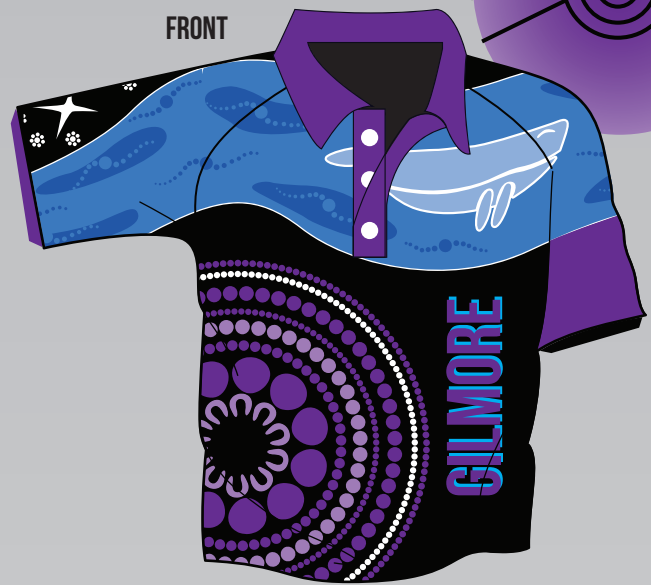

# WANDANA Aboriginal EDUCATION & EVENTS

OPTION. 1  
FRONT

REAR

STUDENT SHIRT

OPTION. 2  
FRONT

REAR

YEAR 6 SHIRT

WANDANA  
Aboriginal  
EDUCATION & EVENTS

OPTION.3  
FRONT

REAR

STAFF/TEACHER SHIRT

FRONT

TEACHERS SOFTSHELL JACKET

WANDANA  
Aboriginal  
EDUCATION & EVENTS

FRONT

FRONT

REAR

HOUSE SHIRT

REAR

HOUSE SHIRT

WANDANA  
Aboriginal  
EDUCATION & EVENTS

FRONT

FRONT

REAR

REAR

HOUSE SHIRT

HOUSE SHIRT