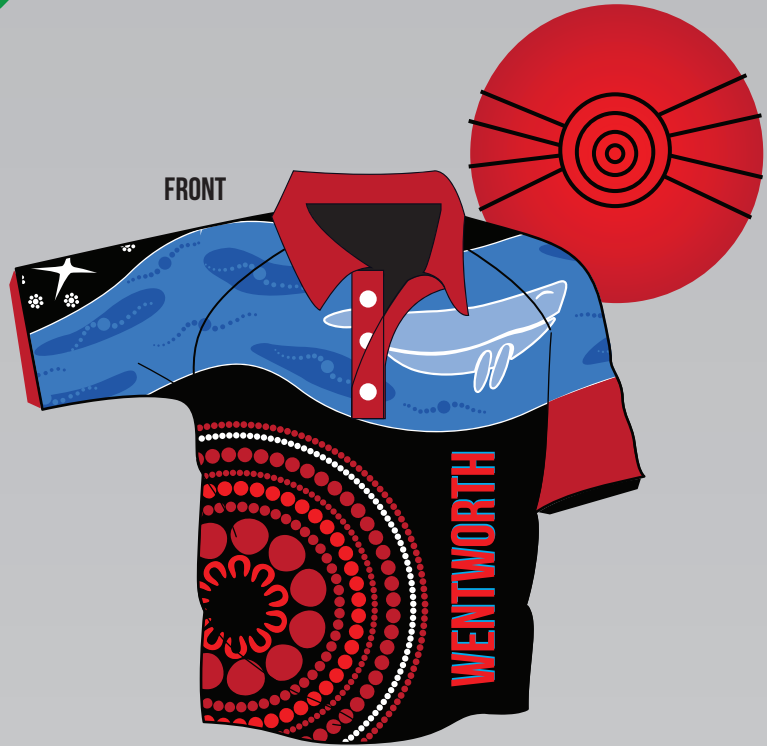

# WANDANA Aboriginal EDUCATION & EVENTS

OPTION. 1  
FRONT

REAR

STUDENT SHIRT

OPTION. 2  
FRONT

REAR

YEAR 6 SHIRT

WANDANA  
Aboriginal  
EDUCATION & EVENTS

OPTION.3  
FRONT

REAR

STAFF/TEACHER SHIRT

FRONT

TEACHERS SOFTSHELL JACKET

WANDANA  
Aboriginal  
EDUCATION & EVENTS

FRONT

FRONT

REAR

HOUSE SHIRT

REAR

HOUSE SHIRT

WANDANA  
Aboriginal  
EDUCATION & EVENTS

FRONT

FRONT

REAR

REAR

HOUSE SHIRT

HOUSE SHIRT