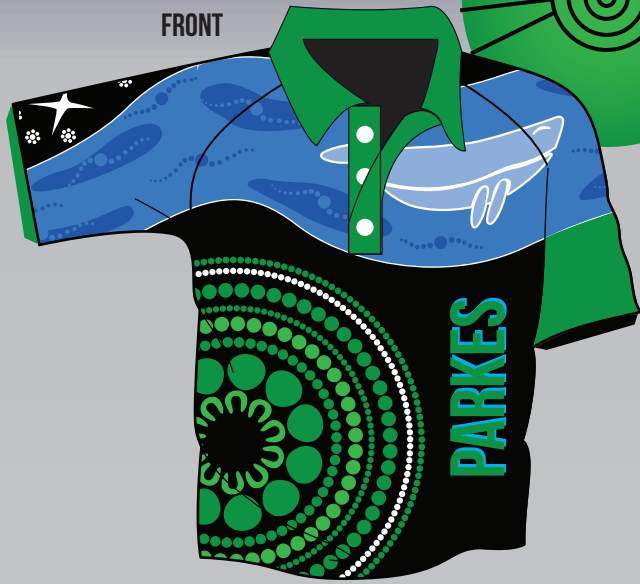

# WANDANA Aboriginal EDUCATION & EVENTS

OPTION. 1  
FRONT

REAR

STUDENT SHIRT

OPTION. 2  
FRONT

REAR

YEAR 6 SHIRT

WANDANA  
Aboriginal  
EDUCATION & EVENTS

OPTION.3  
FRONT

REAR

STAFF/TEACHER SHIRT

FRONT

TEACHERS SOFTSHELL JACKET

WANDANA  
Aboriginal  
EDUCATION & EVENTS

FRONT

FRONT

REAR

HOUSE SHIRT

REAR

HOUSE SHIRT

WANDANA  
Aboriginal  
EDUCATION & EVENTS

FRONT

FRONT

REAR

REAR

HOUSE SHIRT

HOUSE SHIRT